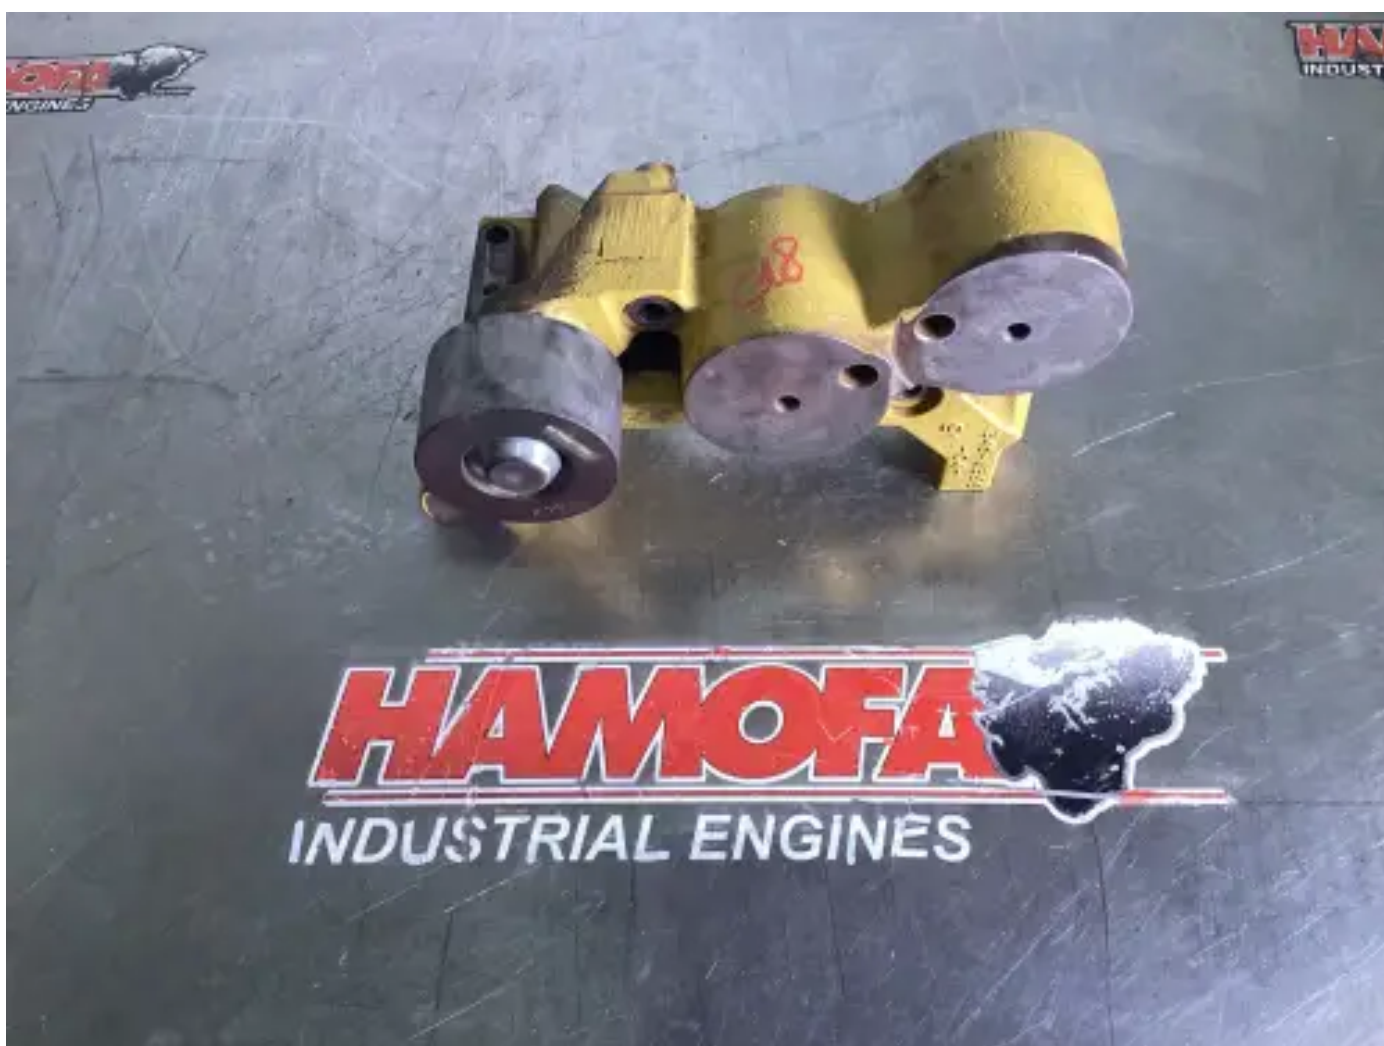

# CATERPILLAR SUPPORT 3458399 USED

[Contact us](#)

## Specifications

Condition:	Used
Brand:	caterpillar
Type:	Engine parts
Kind of product:	Original
Box Nr.	5151.0

EngineType

c18

---

Weight

10.0 kg

---