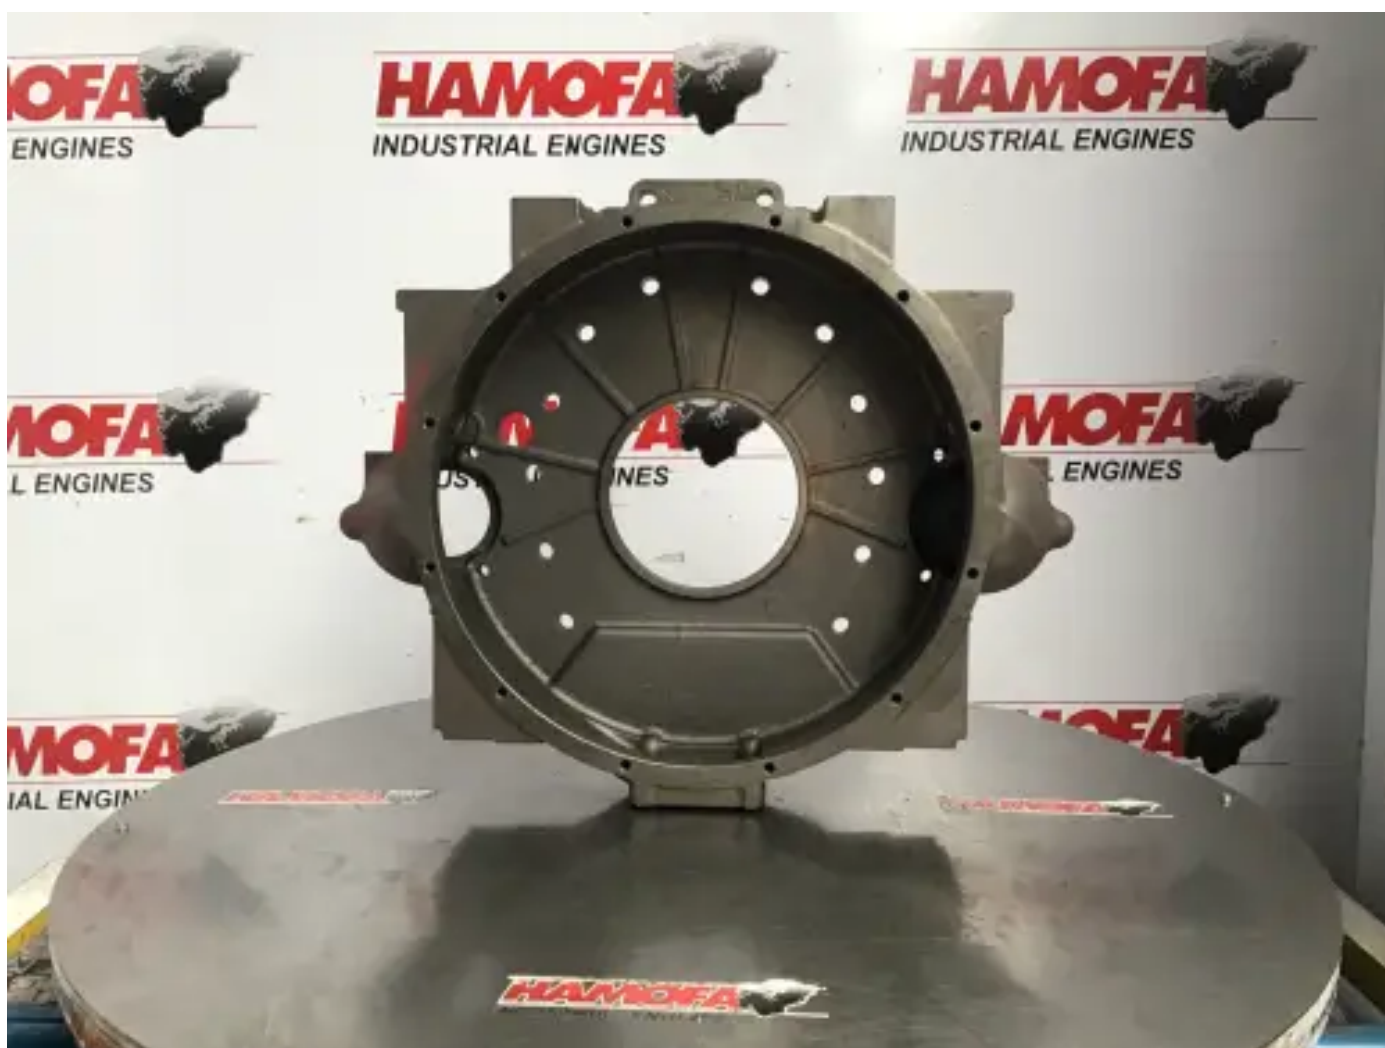

CUMMINS FLYWHEEL HOUSING 4026662 USED

[Contact us](#)

Specifications

Condition:	Used
Brand:	cummins
Type:	Engine parts
Kind of product:	Original
Box Nr.	54.0

Cast Iron?	1.0
Weight	40.0 kg
SAE Size	sae2