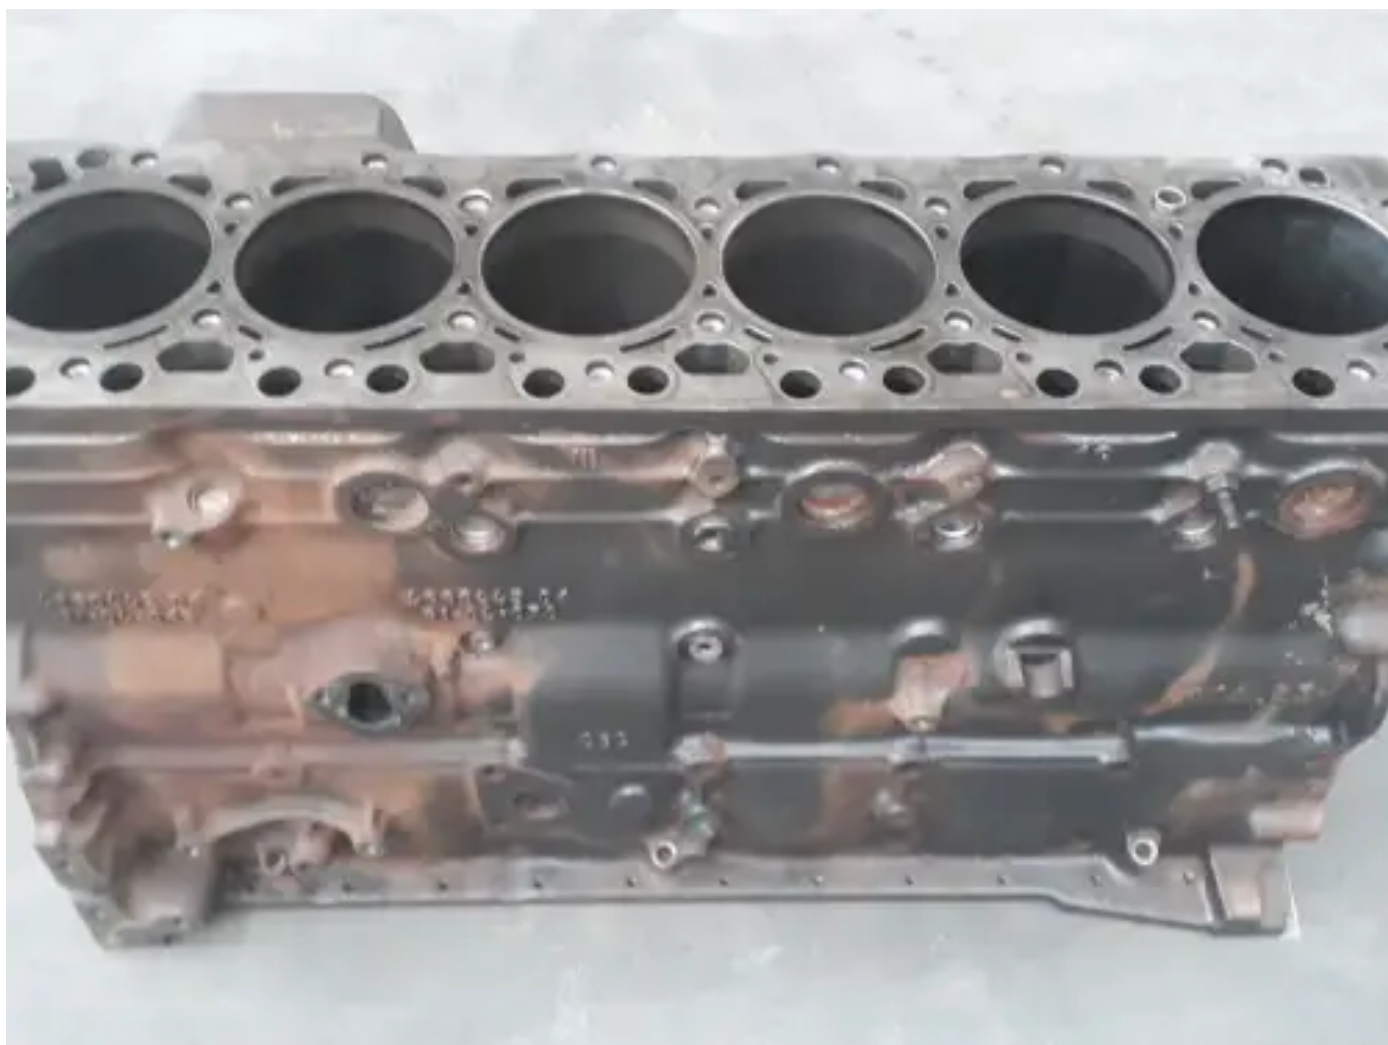

CUMMINS CRANKCASE CUMMINS QSB 6.7 MB080 REBUILD

[Contact us](#)

Specifications

Condition:	Rebuild
Brand:	cummins
Type:	Engine parts
Kind of product:	Original