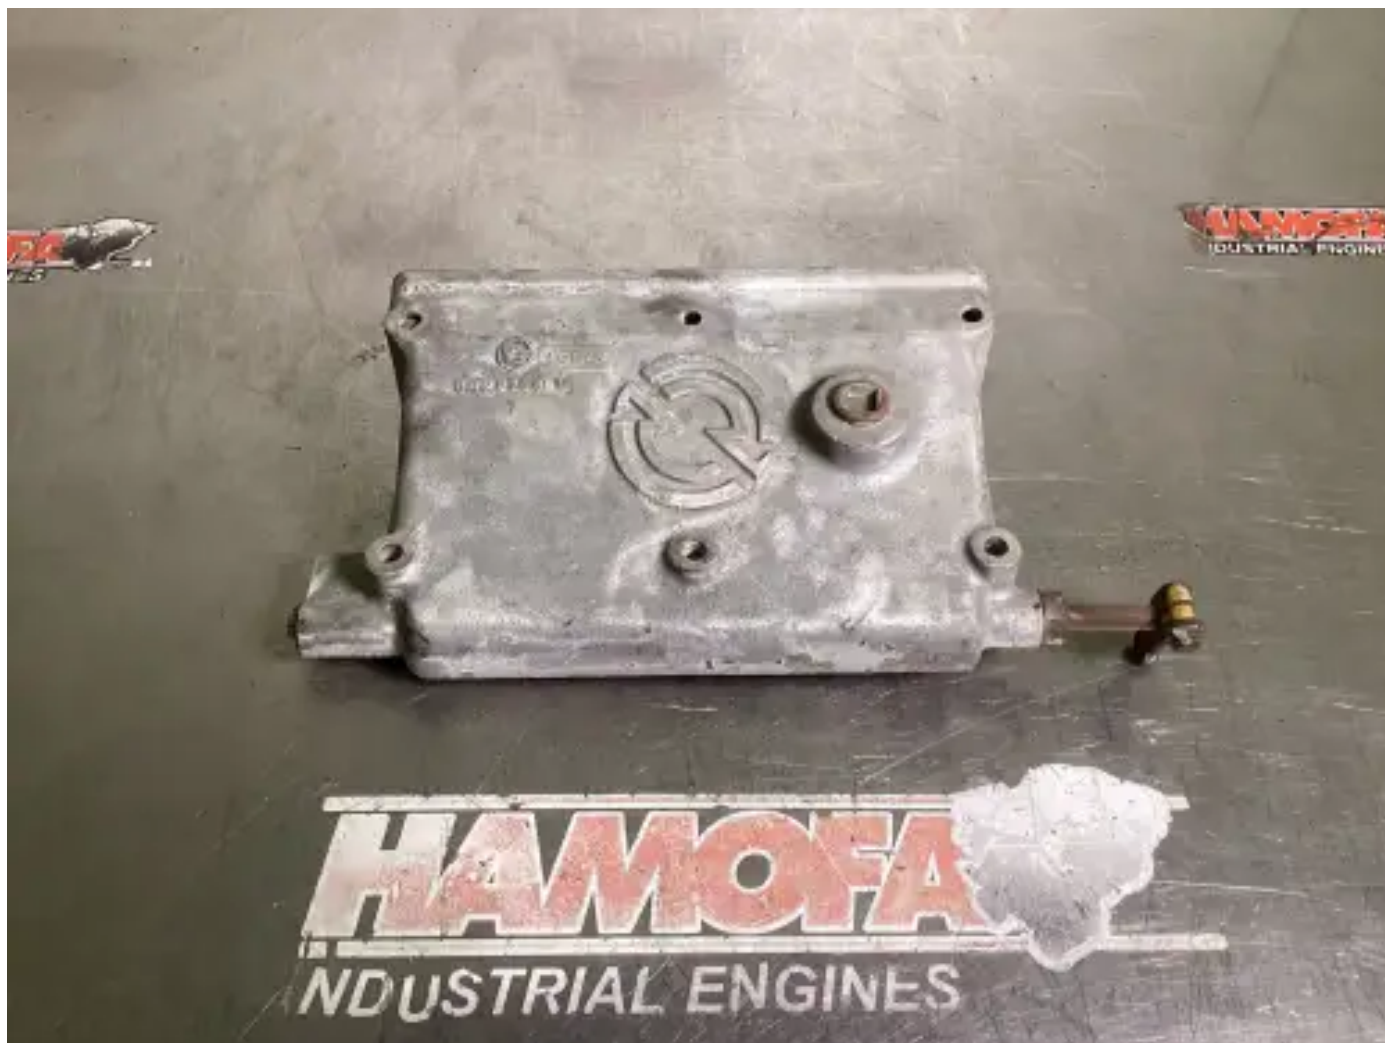

USED DETROIT DIESEL 8926706

[Contact us](#)

Specifications

Condition:	Used
Brand:	detroit diesel
Type:	Engine parts
Kind of product:	Used
Box Nr.	5104.0
Weight	4.0 kg