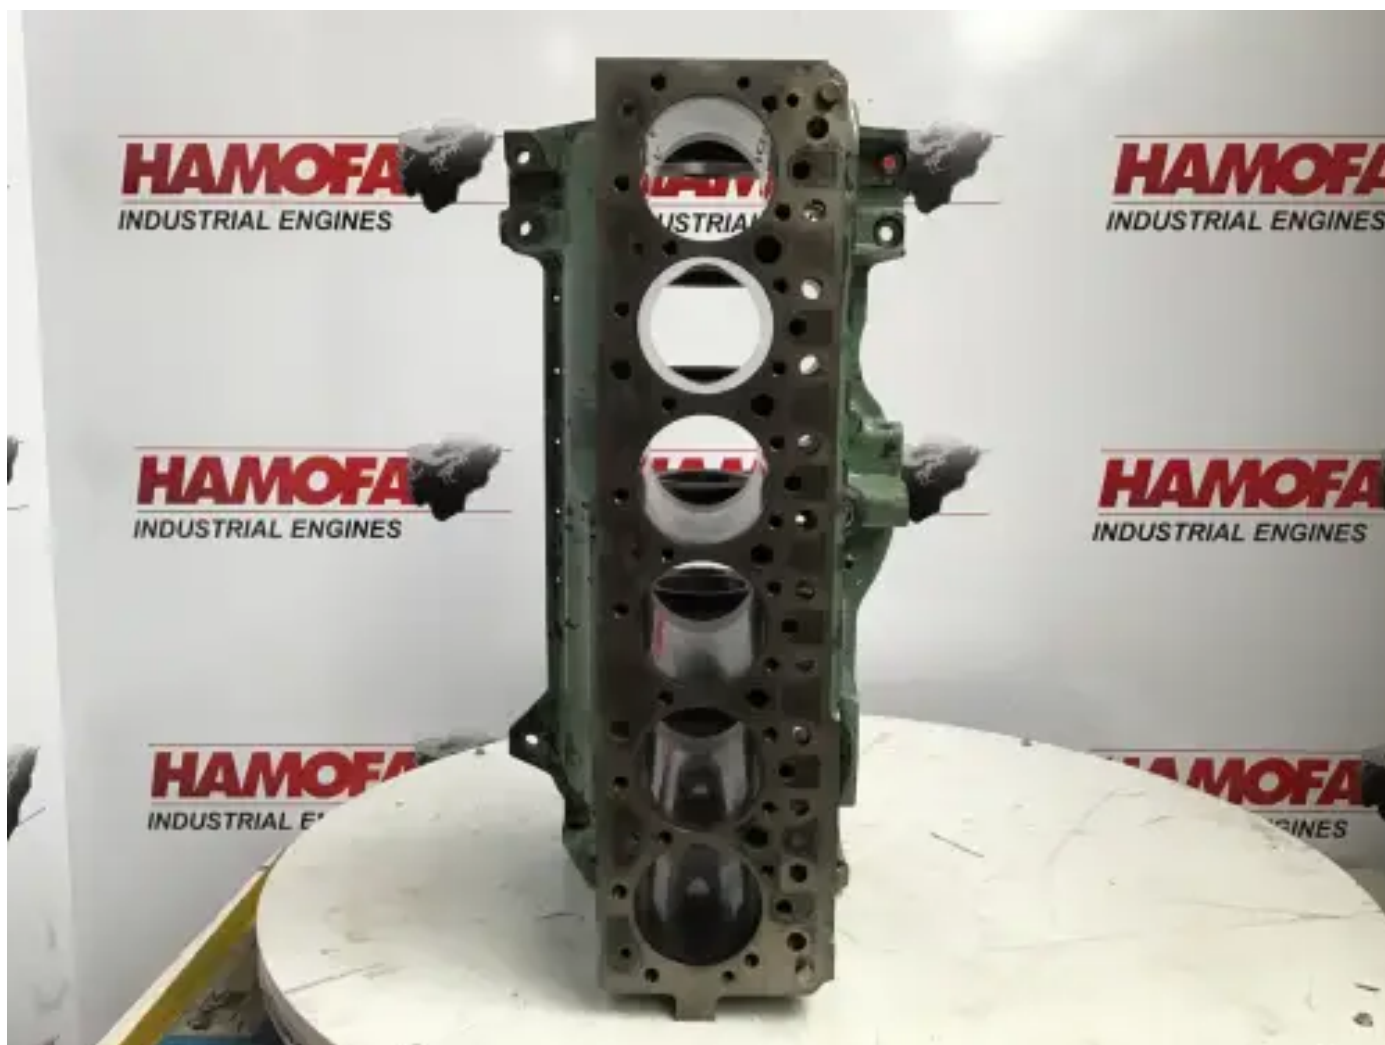

MERCEDES 352 010 8500/80 USED

[Contact us](#)

Specifications

Condition:	Used
Brand:	mercedes
Type:	Engine parts
Kind of product:	Used