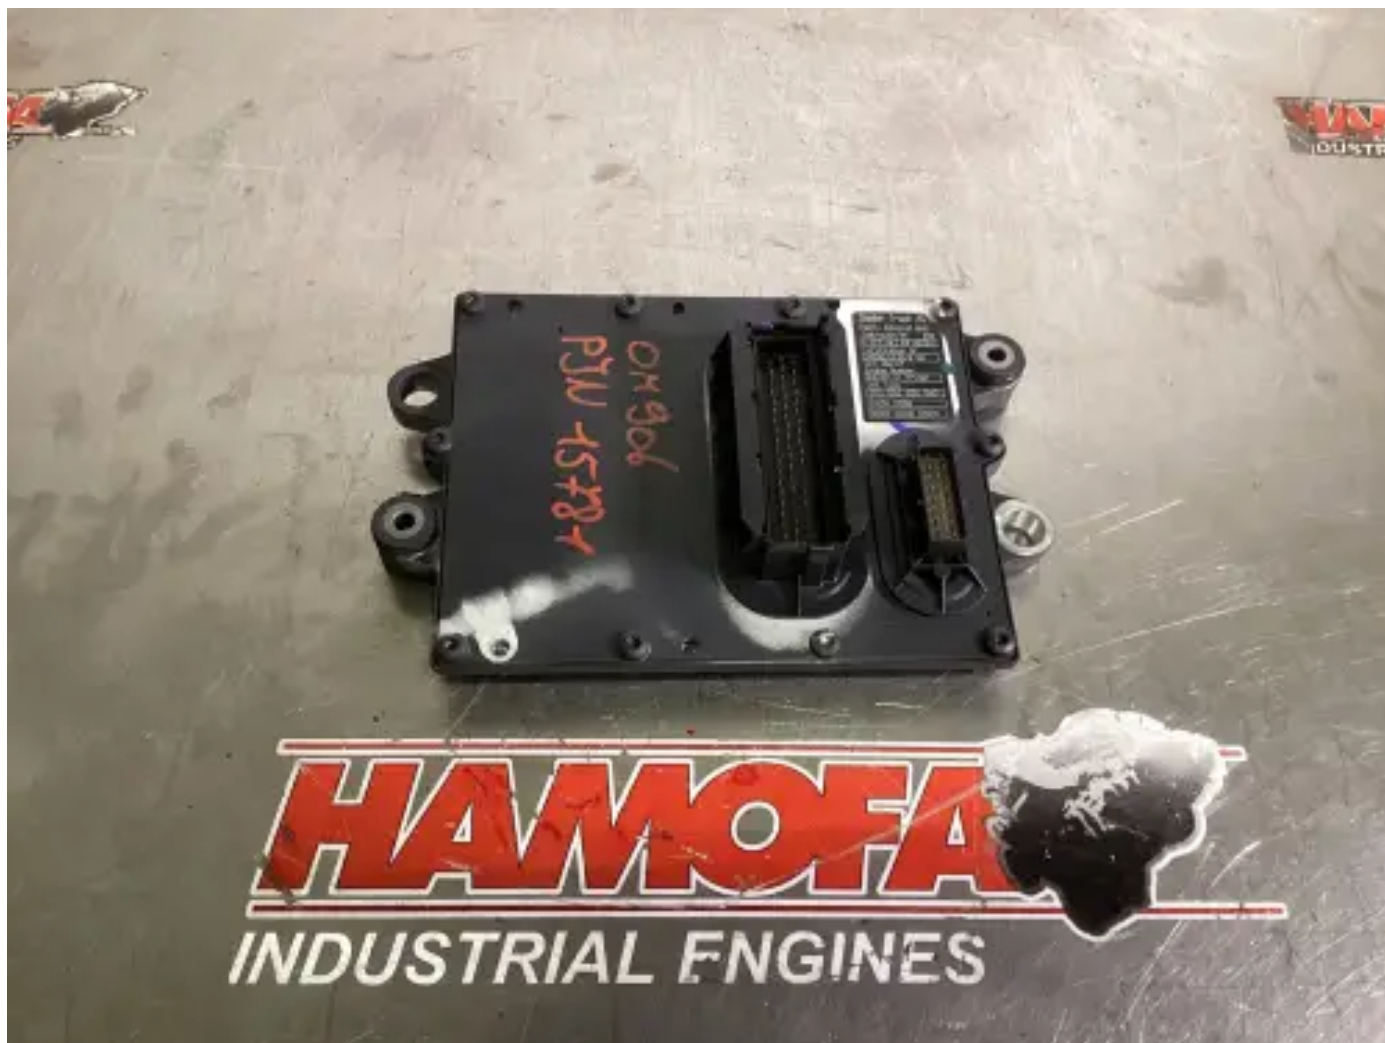

MERCEDES A 027 443 49 40 USED

[Contact us](#)

Specifications

Condition:	Used
Brand:	mercedes
Type:	Engine parts
Kind of product:	Used
Box Nr.	5108.0
Weight	2.0 kg