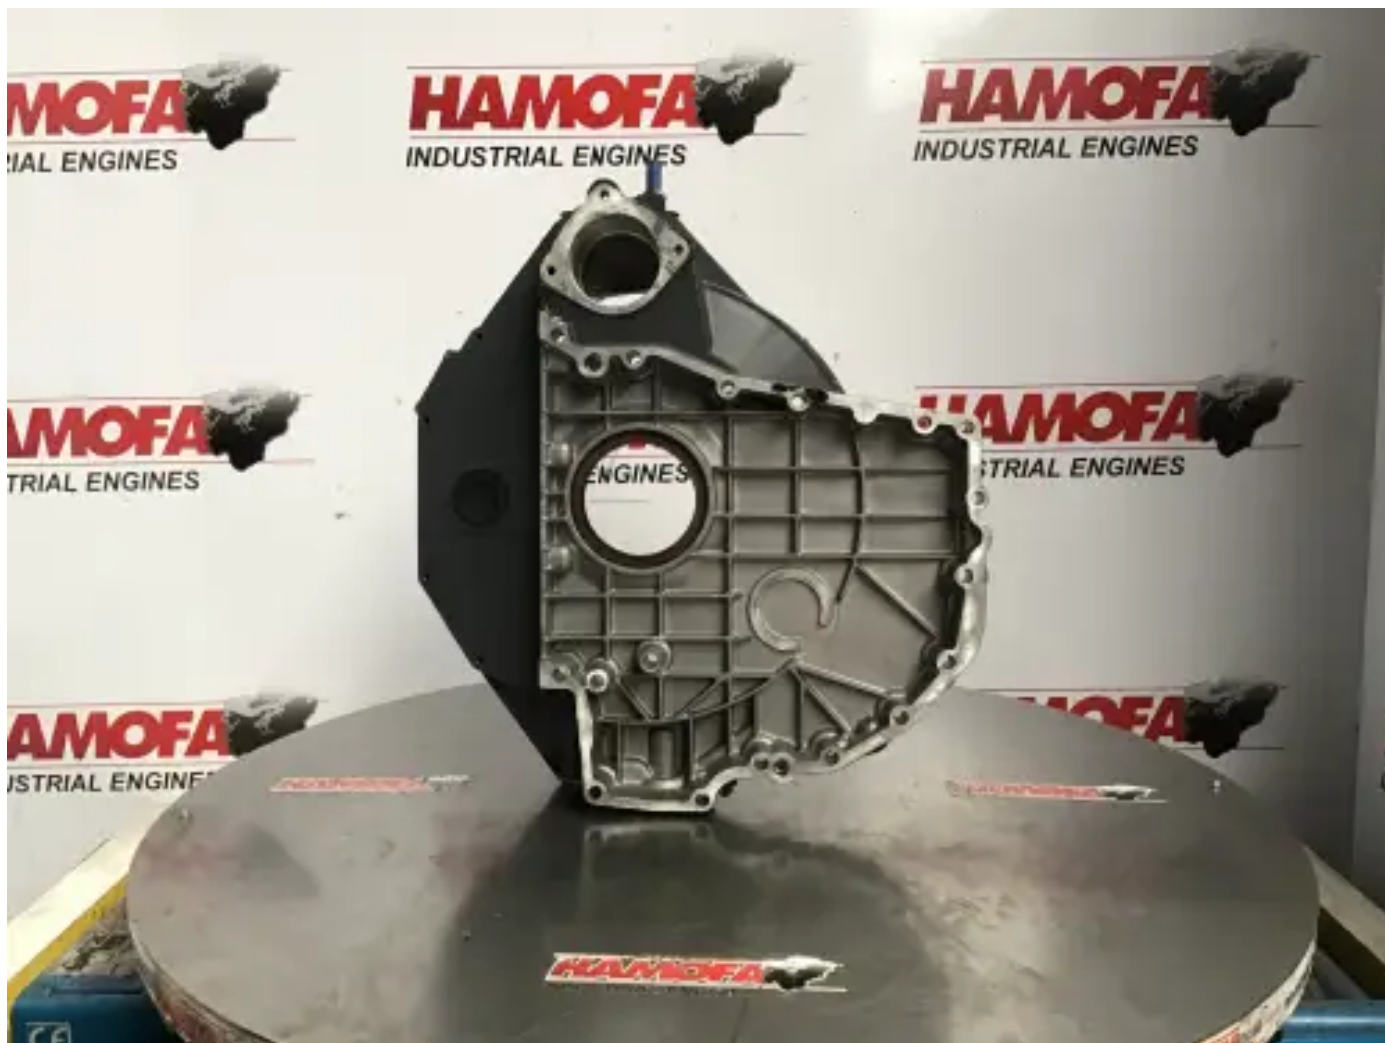

USED MERCEDES A 906 015 36 02

[Contact us](#)

Specifications

Condition:	Used
Brand:	mercedes
Type:	Engine parts
Kind of product:	Used
Box Nr.	54.0
Weight	15.0 kg