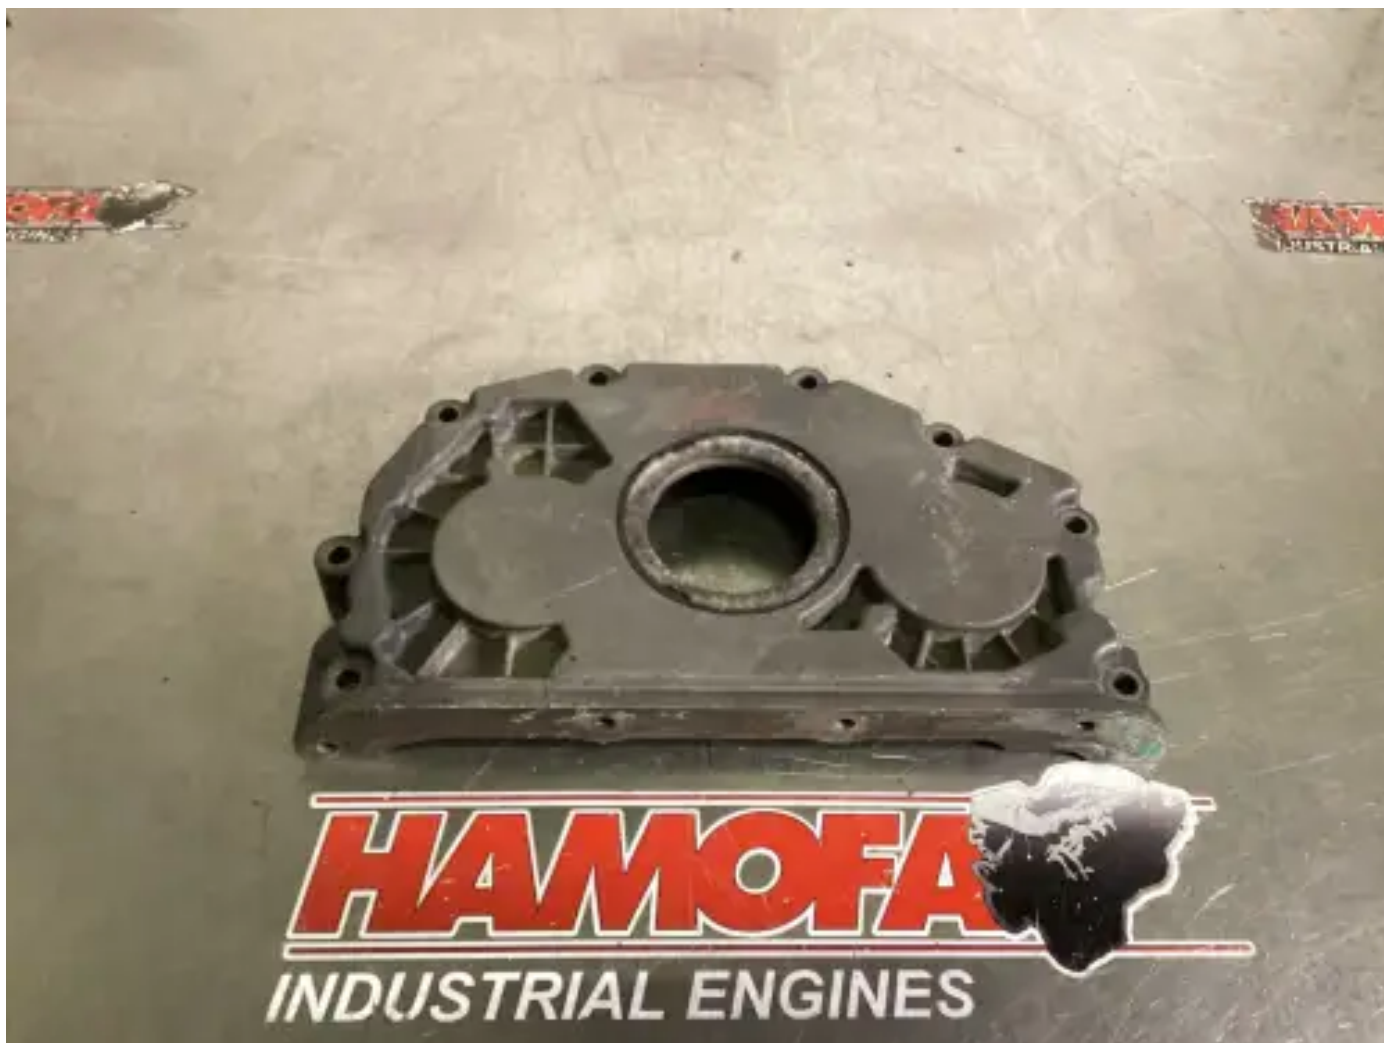

## MERCEDES A 906 180 02 01 USED

[Contact us](#)

### Specifications

Condition:	Used
Brand:	mercedes
Type:	Engine parts
Kind of product:	Used
Box Nr.	2046.0
EngineType	om906

Weight

3.0 kg

---