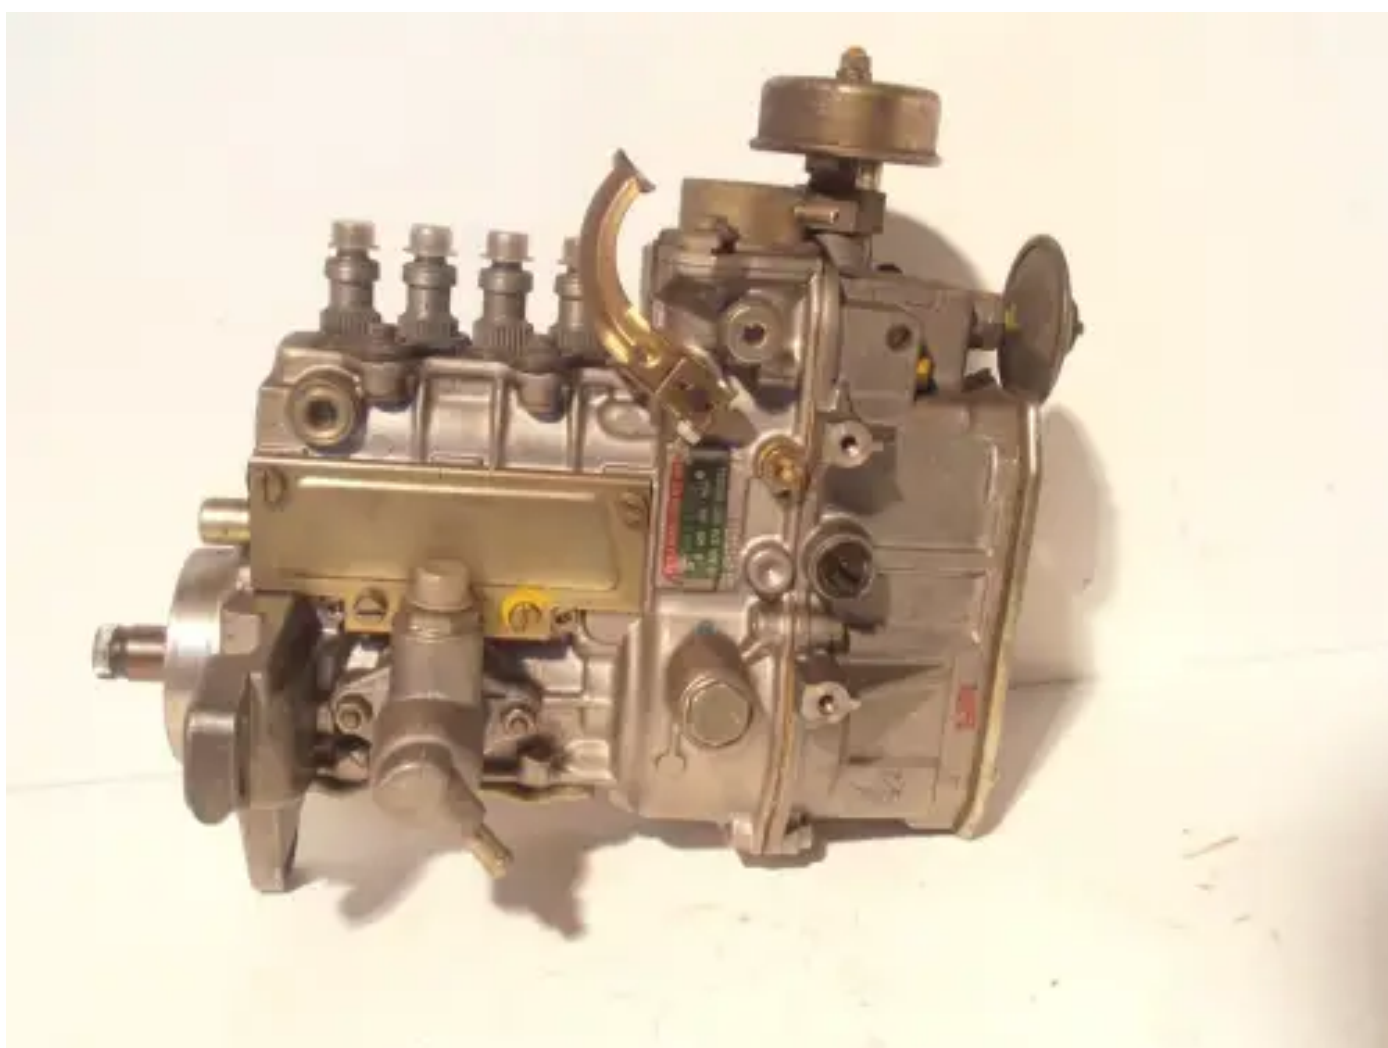

MERCEDES FUEL PUMP A 601 070 30 01 NEW

[Contact us](#)

Specifications

Condition:	New
Brand:	mercedes
Type:	Engine parts
Kind of product:	OEM
Product Codes	a 601 070 30 01