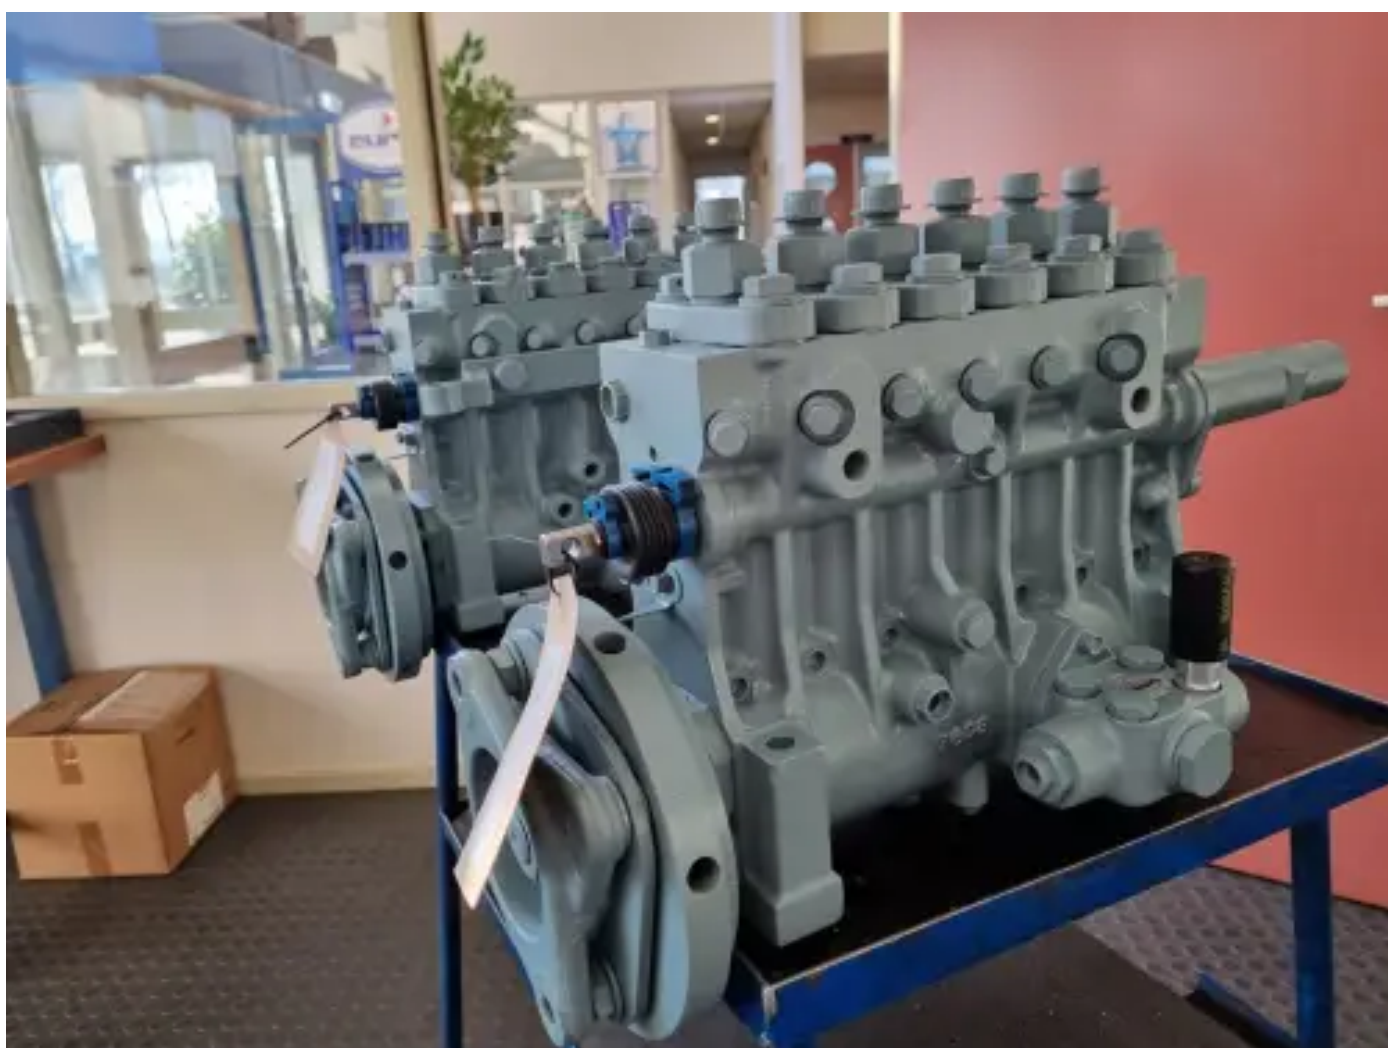

# mitsubishi FUEL PUMP 48A50-01014 REBUILD

[Contact us](#)

## Specifications

Condition:	Rebuild
Brand:	mitsubishi
Type:	Engine parts
Kind of product:	Original