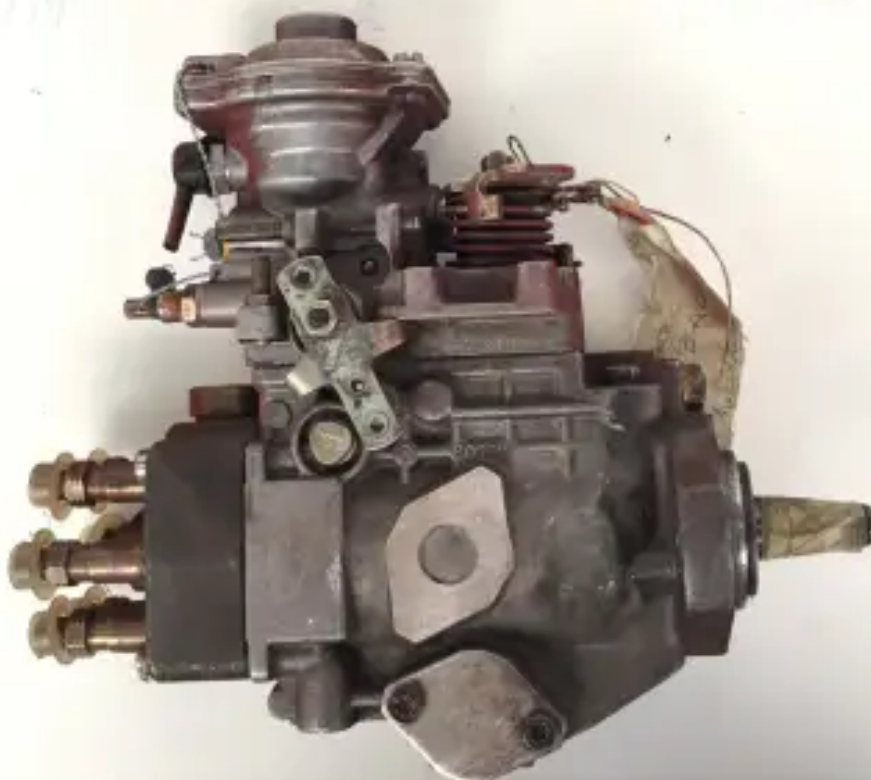

USED BOSCH FUEL PUMP 0460426112

[Contact us](#)

Specifications

Condition:	Used
Brand:	bosch
Type:	Engine parts
Kind of product:	OEM