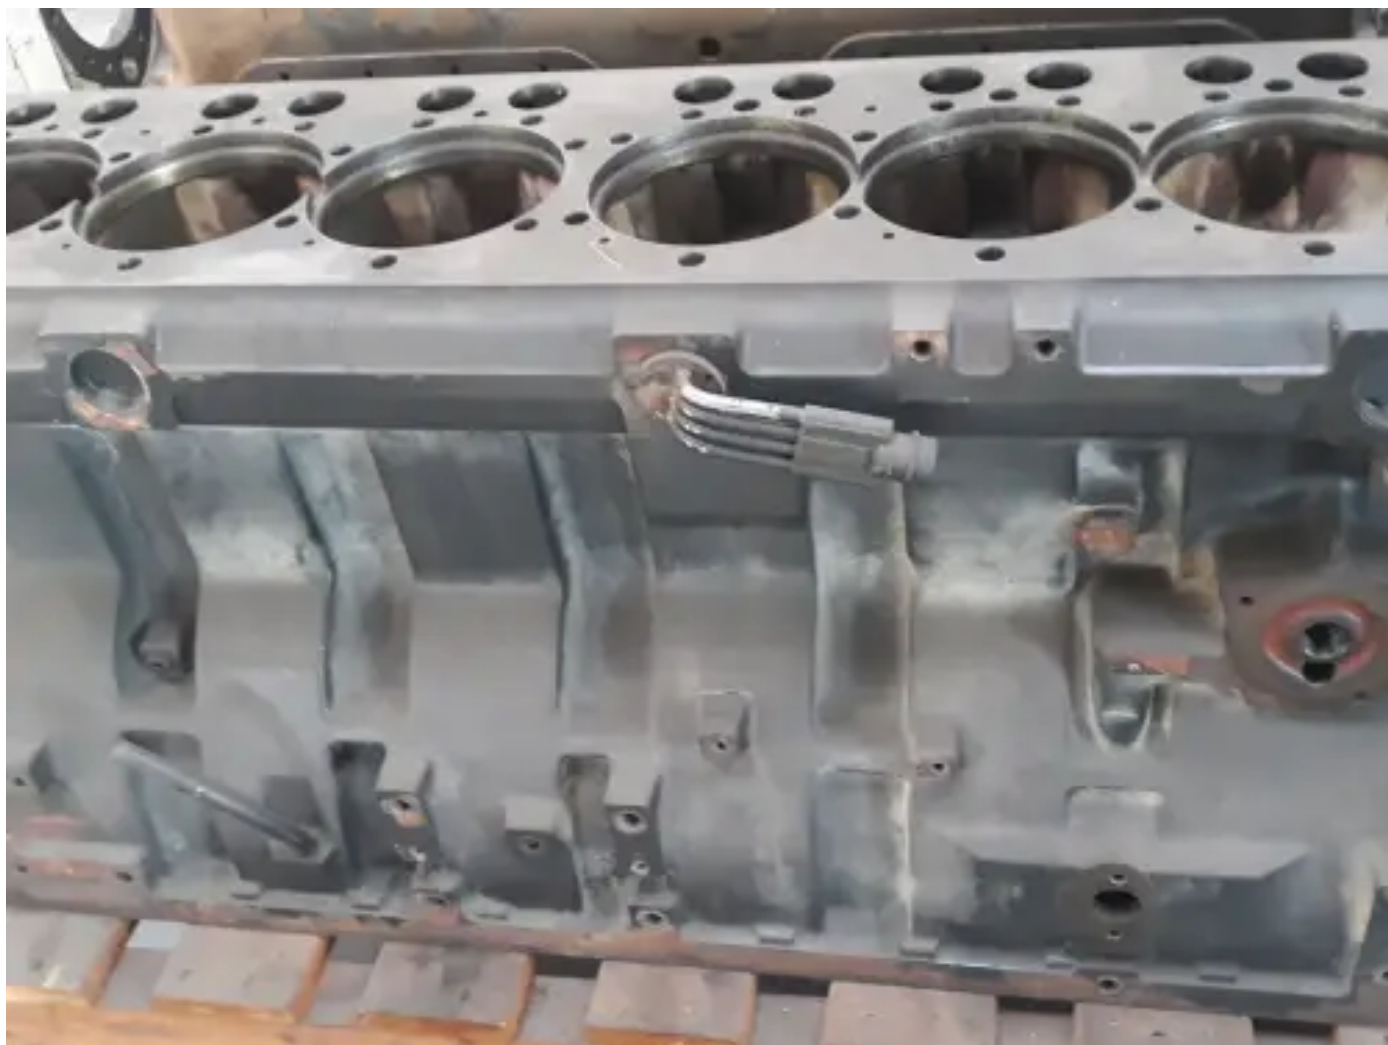

USED CRANKCASE SISU MB052

[Contact us](#)

Specifications

Condition: Used

Brand: sisu

Type: Engine parts

Kind of product: Used