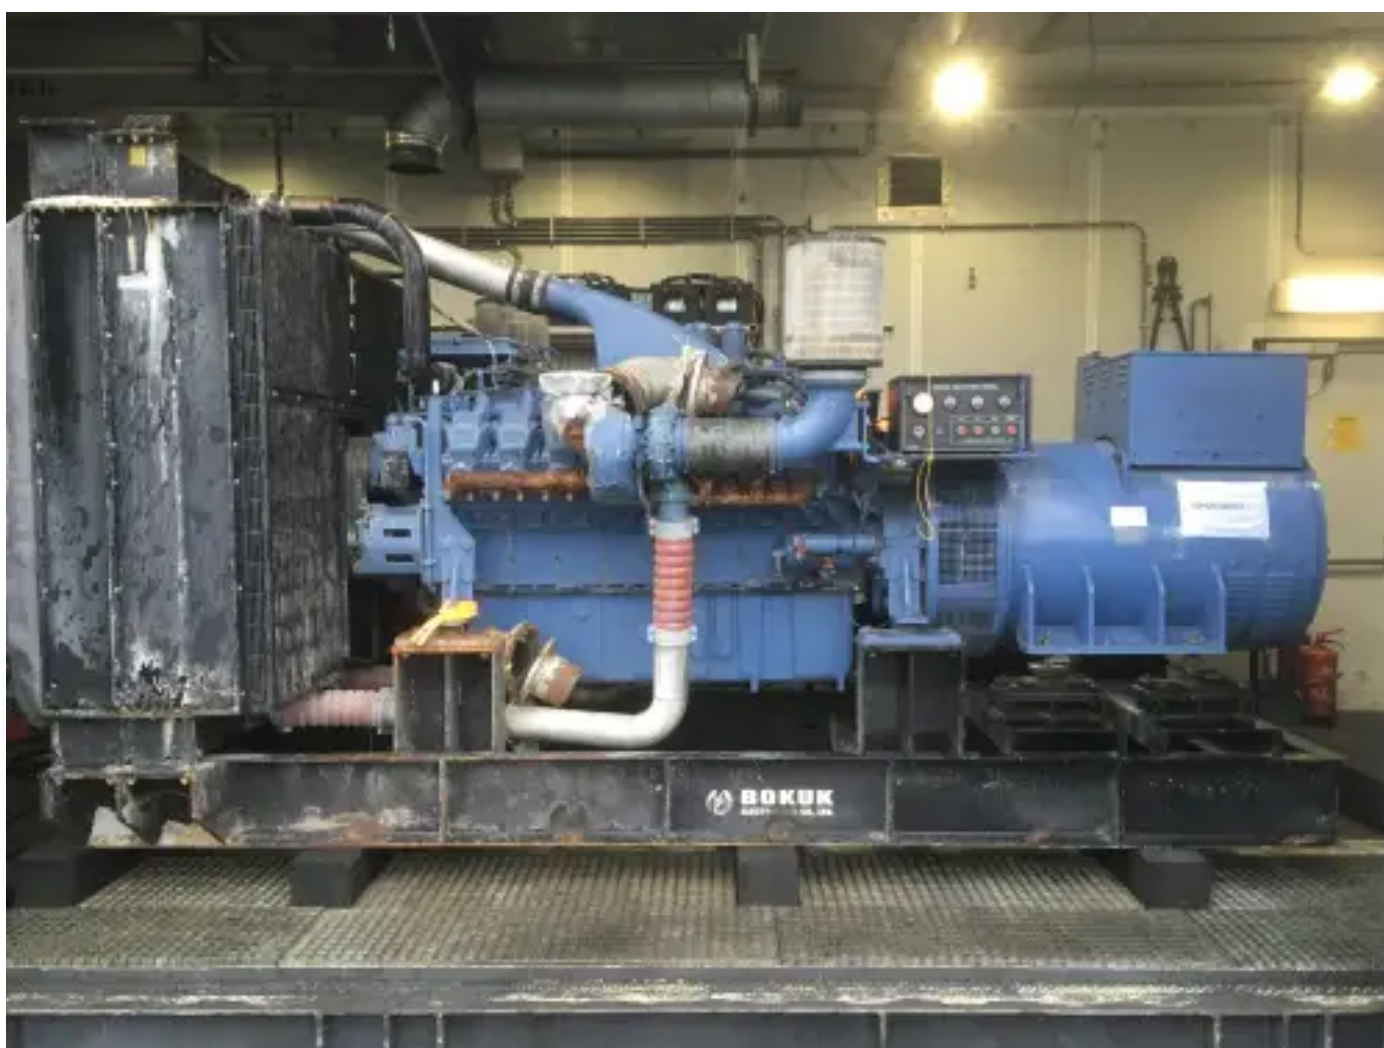

# MTU 16V2000 GENERATOR 1250KVA USED

[Contact us](#)

## Specifications

Condition:	Used
Brand:	mtu
Motor serial number:	536101576
Type:	Generators
Kind of product:	Original

Construction year	2001
ECU Present	yes
Engine color	blue
Engine cooling type	radiator cooled (std)
Exhaust System	dry
Generator Hz	60 hertz
Injection Type	ecu (electronic control unit)
Generator Brand	bo kuk electroc
Generator Amps	1899 a
Generator KVA	1250 kva
Generator Type nr.	bta-1000
Generator Fases	3 fases + nul (4 totaal)
Generator Serial Nr	g-102104
Starter Voltage	24 volt
Turbo type	dry
Generator Volts	380/220 v